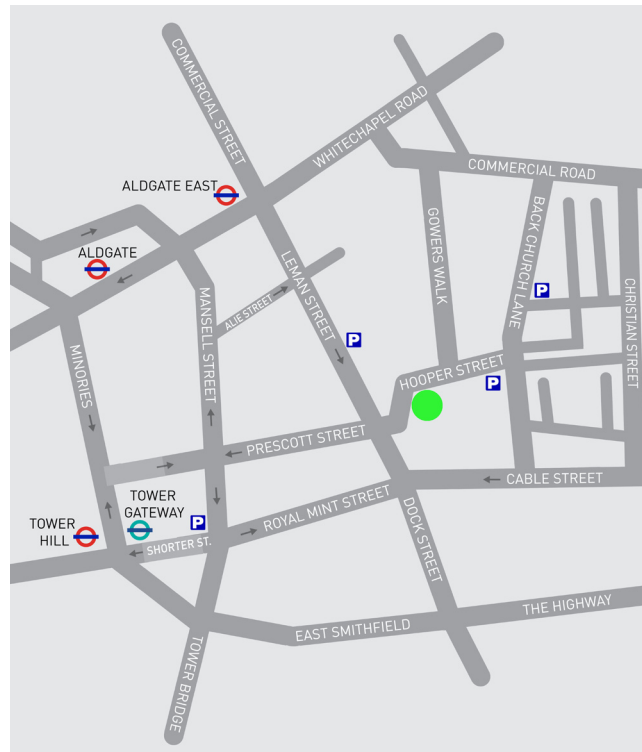

STOCKWOOL HOW TO FIND US

Our office is easily accessible via public transport. The nearest underground station is Aldgate East (District and Hammersmith and City lines) and Aldgate (Circle and Metropolitan lines), Tower Hill (Circle and District lines) and Tower Gateway DLR are all within walking distance.

If travelling to us by car, parking meters are available on Hooper Street, Lemn Street and Back Church Lane. The Minories car park is also nearby on Shorter Street.